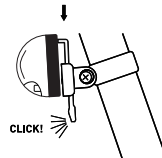

MOUNTS

INCLUDED HARDWARE

HANDLEBAR MOUNT

SEAT POST MOUNT

SEAT STAY MOUNT

*rubber shims included with Handlebar and Seat Post mounts

MOUNT

REMOVE

INSTALLATION

HANDLEBAR

SEAT POST

SEAT STAY

WARNING / INADVERTENCE

DOT: Reflector warning:

Warning: This light is not meant to replace your CPSC reflectors that came with your bicycle. Your reflectors should never be removed from your bicycle. Riding your bicycle at night is inherently dangerous activity. No lighting system can protect you from inattentive motorist or hazardous road conditions. We recommend strict adherence to traffic laws, and the use of common sense, caution, reflective clothing and a helmet when riding in the dark.