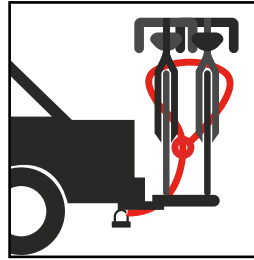

DOUBLE ENDED CABLE

For Models: 2027 / Para el Modelo: 2027 / Pour les Modèles: 2027

We love the balance that the bicycle brings to the world and its power to make people, communities and the planet healthier. In addition to creating products that make cycling safer and more enjoyable, we pledge time, resources and profits to organizations working for sustainable transportation solutions.

INSTRUCTIONS

Thread cable through bike frames, put one loop through other end and secure to vehicle with a U-lock.

Thread cable through bike frame and bike rack, lock each loop into U-lock.

GUARANTEE

Planet Bike Warranty