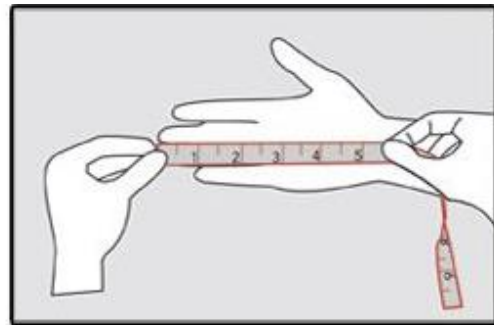

Glove Sizing

Fig. 1 Circumference

Fig. 2 Length

- 1) Measure circumference of your hand just below the knuckles (not including thumb)
- 2) Measure length of hand from base of palm to tip of middle finger
- 3) Use the largest of these two measurements

Glove size	XS	S	M	L	XL	XXL
Inches	7-7.5"	7.5-8"	8-8.5"	8.5-9"	9-9.5"	9.5-10"
Centimeters	18-19cm	19-20cm	20-22cm	22-23cm	23-24cm	24-26cm

*Borealis gloves tend to run a bit small so sizing up one size is recommended