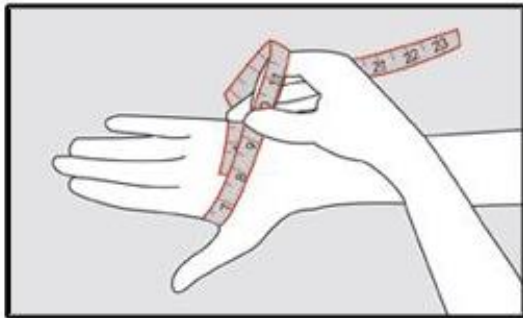

Glove Sizing

Fig. 1 Circumference

Fig. 2 Length

- 1) Measure circumference of your hand just below the knuckles (not including thumb)
- 2) Measure length of hand from base of palm to tip of middle finger
- 3) Use the largest of these two measurements

Glove size	XS	S	M	L	XL	XXL
Inches	7-7.5"	7.5-8"	8-8.5"	8.5-9"	9-9.5"	9.5-10"
Centimeters	18-19cm	19-20cm	20-22cm	22-23cm	23-24cm	24-26cm

*Borealis gloves tend to run a bit small so sizing up one size is recommended