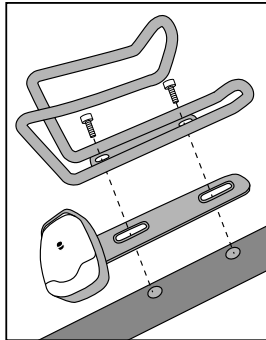

Nous adorons l'équilibre que la bicyclette apporte dans le monde et sa capacité à rendre les gens, les communautés et la planète plus sains. En plus de créer des produits qui rendent le cyclisme plus sécuritaire et plus agréable, nous donnons du temps, des ressources et des profits à des organismes qui travaillent à développer des solutions de transport renouvelables. Venez vous joindre à nous.

GOOD GEAR GUARANTEE

We are so confident in the quality of our products that we offer a limited lifetime warranty to the original owner of Planet Bike products. Warranty does not cover damage due to accident, abuse, or normal wear and tear. Any modification to Planet Bike products will void all warranty. Proof of purchase is required. Return of the product is required for inspection. Contact your Planet Bike dealer or warranty@planetbike.com.

Nous sommes si confiants de la qualité de nos produits que nous offrons une garantie limitée à vie au propriétaire original des produits Planet Bike. Elle ne couvre pas les dommages causés par des accidents, de l'abus ou l'usure normale. Toute modification des produits Planet Bike annulera la garantie. Une preuve d'achat est requise. Le retour du produit est requis pour qu'il soit inspecté. Communiquez avec votre dépositaire Planet Bike ou warranty@planetbike.com.

MOUNTING / MONTAGE

WARNING/ AVERTISSEMENT

DOT reflector warning:

Avertissement de réflecteur du département des Transports: